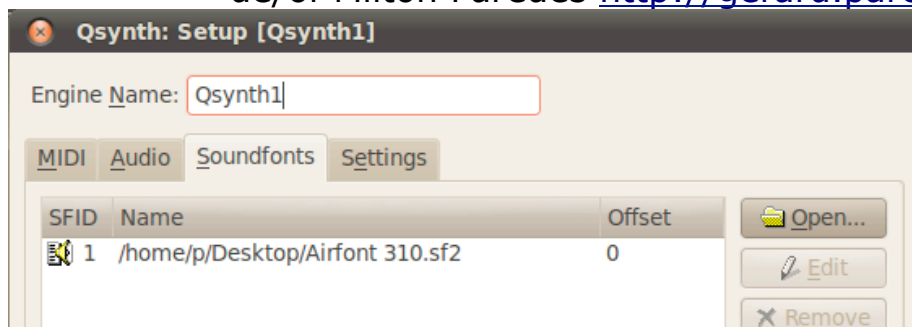

-> Soundfonts -> Open... -> par exemple : SoundFont Airfont 310.sf2 (2.2Mo)
de/of Milton Paredes <http://gerard.paresys.free.fr/File/Airfont310.sf2.zip>