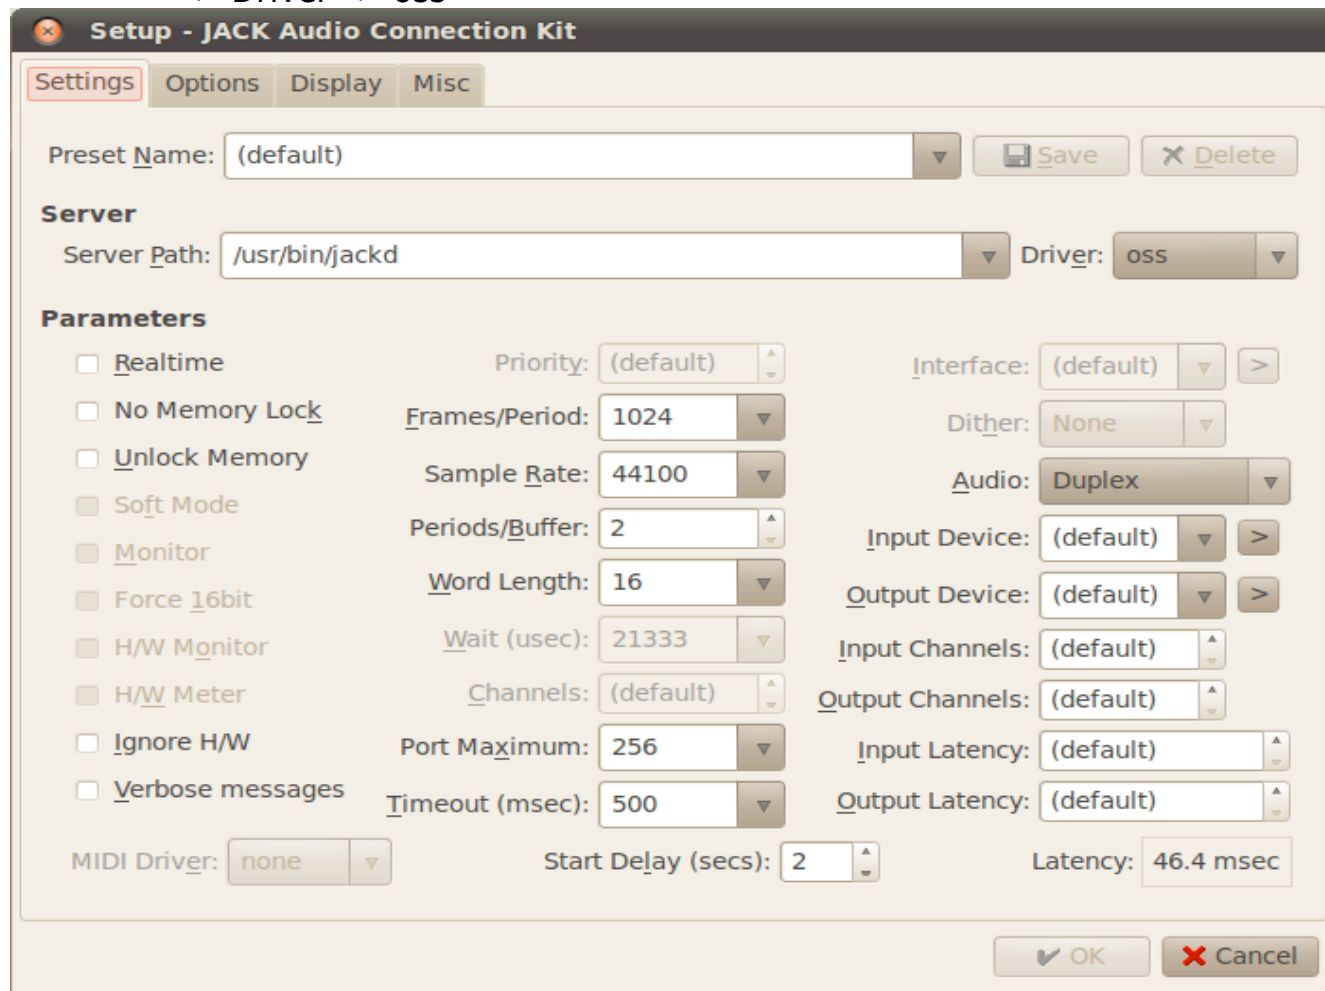

-> Setup... -> Decoher Realtime -> OK
-> Driver -> oss