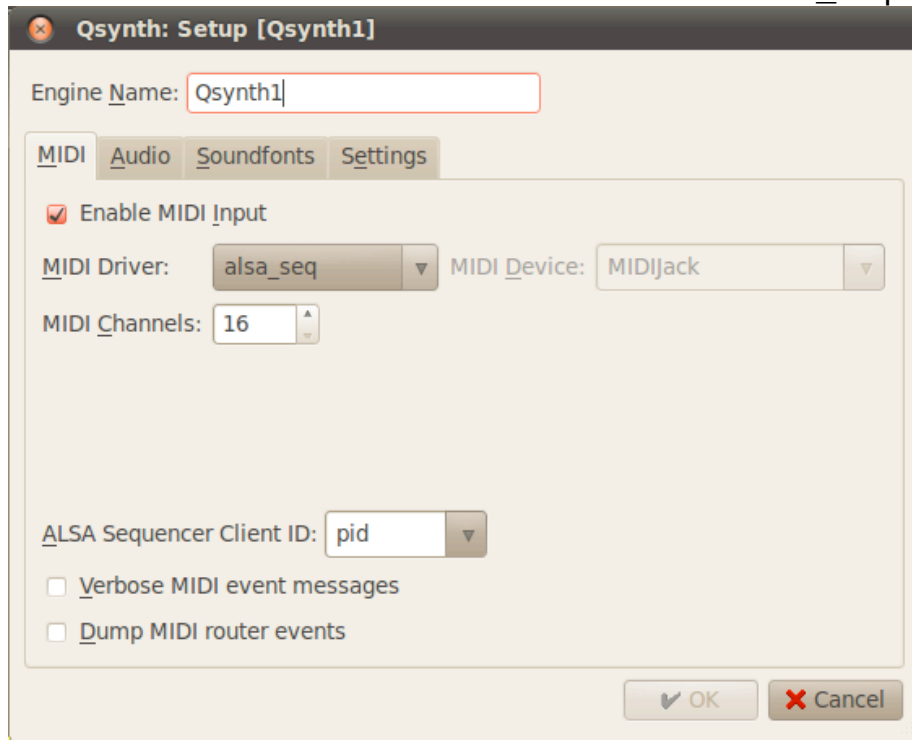

Ubuntu 10.04 -> Menu Applications -> Other -> QSynth ->
-> Setup... -> MIDI -> Enable MIDI input -> cocher
-> MIDI -> MIDI Driver: -> alsa_seq